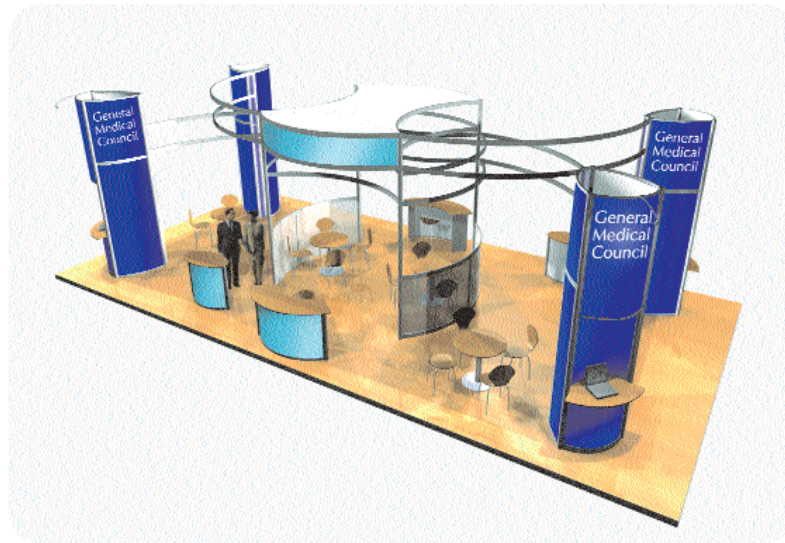

▶ Orange
Motor Show

◀ Make Music
Ideal Home

▼ Draper Tools
GLEE

- ▶ General Medical Council
Nationwide installations
- ◀ Department for Work
and Pensions
Banner stands
- ▶ Univar
Asia Display System

- ▶ Department for Work
and Pensions
Display system
- ◀ General Medical Council
Pop up and AV

events

CTDA offer creative solutions for all kinds of indoor and outdoor events. From a complex stage set to installation of a simple pop up display we can create a solution for you.

We also provide and manage promotional items, literature stocks, storage and AV requirements.